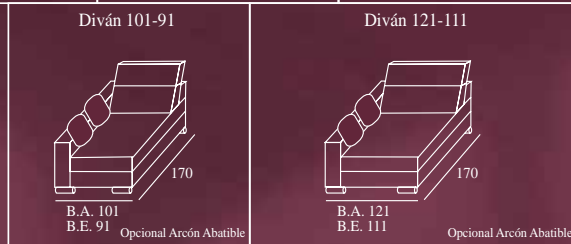

yupi

textocamajes: 963 13 40 95

TU®

Tapizados la Unión