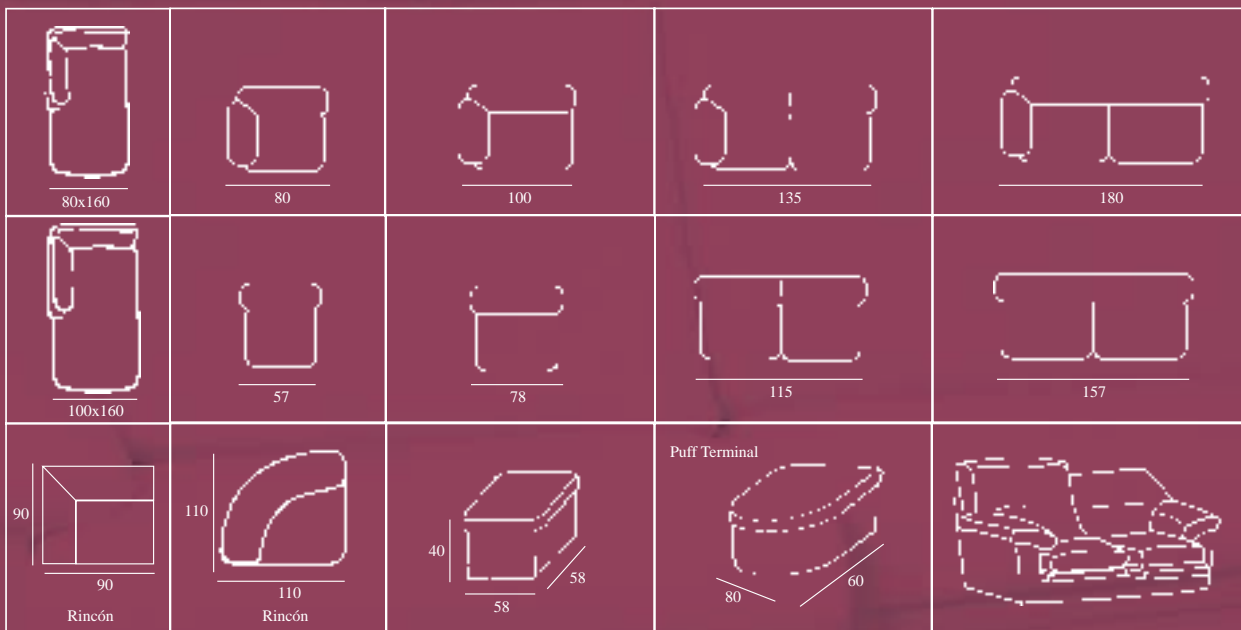

Mécanisme pour extraire les sièges (12 cm)

Characteristics:

Shell: Wood treated with polyurethane, maximum guarantee finish.

Seats: Foam of ideal density covered with fastened fibre.

Optional: Metallic legs

Sliping Mechanism (12 cm.)

victoria

360

evasión · victoria

Tapizados la Unión

génova

100

génova