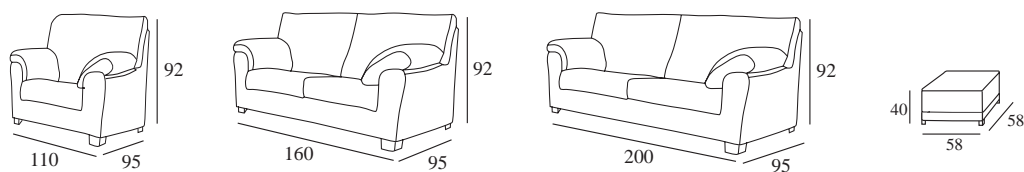

duna

Características: Armazón: Madera recubierta de poliuretano, cinchado con máxima garantía. Asientos: Espuma de alta densidad forrada de fibra termoligada. Respaldos: fibra conjugada hueca. Almohadones desenfundables.	Caractéristiques: <i>Couverture: Bois couvert de polyéthène, fini avec le garantie maximum.</i> <i>Sièges: Mousse de la plus haute densité, couverts de fibré termoliée.</i> <i>Le support: La fibre conjointe creuse.</i> <i>Housse des coussins amovible.</i>	Characteristics: <i>Shell: Wood treated with polyurethane, maximum guarantee finish.</i> <i>Seats: Foam of ideal density covered with fastened fibre.</i> <i>Back: Hollow fixed fibre.</i> <i>Sheatheable-cut cushions.</i>