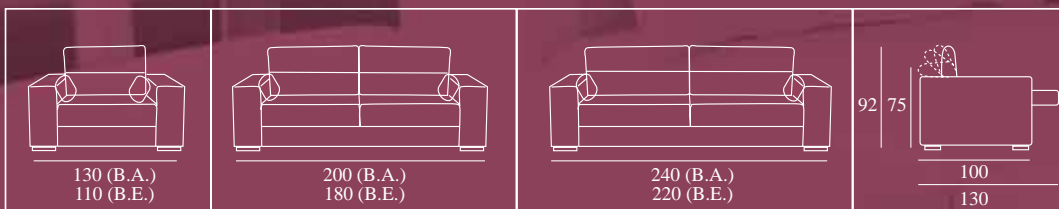

yupi

textocamajes: 963 13 40 95

TU®

Tapizados la Unión