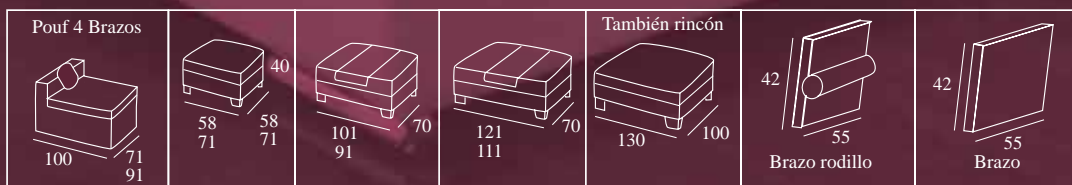

yupi

textocamajes: 963 13 40 95

TU®

Tapizados la Unión