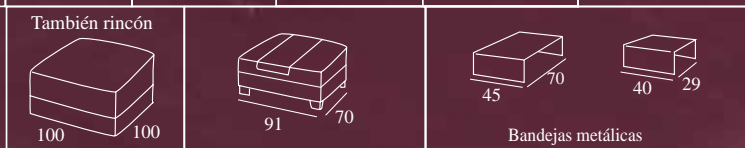

yupi

textocamajes: 963 13 40 95

TU®

Tapizados la Unión