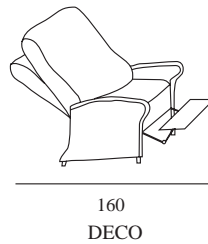

decó·iris·kinder

Características: Armazón: Madera recubierta de poliuretano, cinchado con máxima garantía. Asientos: Espuma de alta densidad forrada de fibra termoligada. Mecanismo relax incorporado. DECÓ E IRIS: Mecanismo relax incorporado. Opcional: Patas metálicas. KINDER: Opcional: Faldón desenfundable.	Caractéristiques: Couverture: Bois couvert de polyéthène, fini avec le garantie maximum. Sièges: Mousse de la plus haute densité, couverts de fibre termoliée. Mécanisme relax incorporé. DECÓ , IRIS: Mecanismo relax incorporado. Opcional: Patas metálicas KINDER: Opcional: Faldón desenfundable.	Characteristics: Shell: Wood treated with polyurathane, maximum guarantee finish. Seats: Foam of ideal density covered with fastened fibre. Relax mechanism included. DECÓ , IRIS: Mecanismo relax incorporado. Opcional: Patas metálicas KINDER: Opcional: Faldón desenfundable.