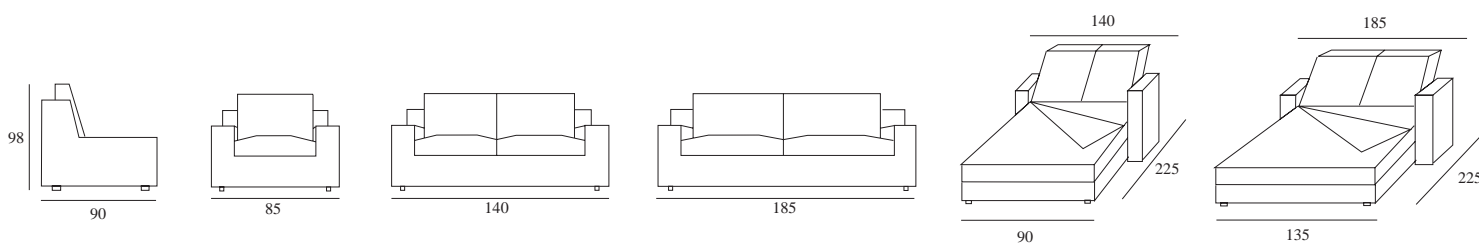

tecno

Características:

Armazón: Madera recubierta de poliuretano, cinchado con máxima garantía.

Asientos: Espuma de alta densidad forrada de fibra termoligada.

Respaldos: Fibra conjugada hueca.

Almohadones desenfundables.

Opcional: CAMA _ Somier de láminas y Colchón de Muelles o Espuma.

Caractéristiques:

Couverture: Bois couvert de polyéthène, fini avec le garantie maximum.

Sièges: Mousse de la plus haute densité, couverts de fibre termoliée.

Le support : La fibre conjointe creuse.

Housse des coussins amovible.

Optionnel: LIT _ Matelas de ressorts ou d'écume et sommier à lattes.

Characteristics:

Shell: Wood treated with polyurathane, maximum guarantee finish.

Seats: Foam of ideal density covered with fastened fibre.

Back: Hollow fixed fibre.

Sheatheable-cut cushions.

Optional: BED _ Spring or foam mattress and laminated spring mattress.