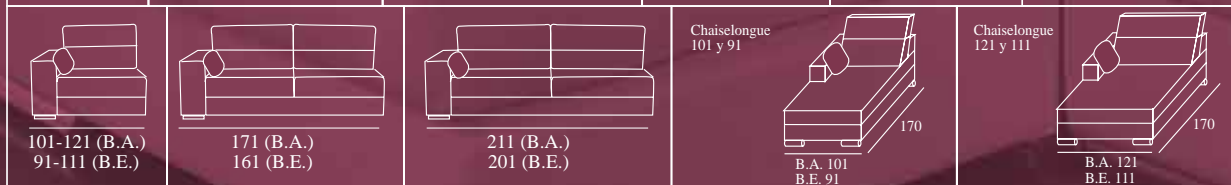

yupi

textocamajes: 963 13 40 95

TU®

Tapizados la Unión