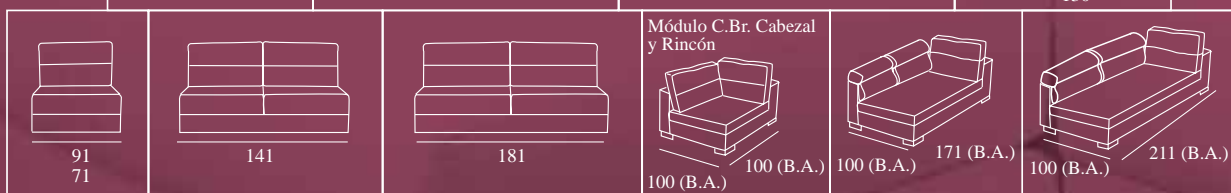

yupi

textocamajes: 963 13 40 95

TU®

Tapizados la Unión