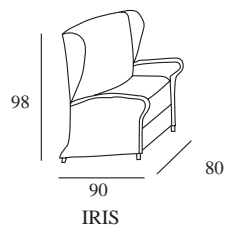

decó·iris·kinder

Características: Armazón: Madera recubierta de poliuretano, cinchado con máxima garantía. Asientos: Espuma de alta densidad forrada de fibra termoligada. Mecanismo relax incorporado. DECÓ E IRIS: Mecanismo relax incorporado. Opcional: Patas metálicas. KINDER: Opcional: Faldón desenfundable.	Caractéristiques: Couverture: Bois couvert de polyéthène, fini avec le garantie maximum. Sièges: Mousse de la plus haute densité, couverts de fibre termoliée. Mécanisme relax incorporé. DECÓ , IRIS: Mecanismo relax incorporado. Opcional: Patas metálicas KINDER: Opcional: Faldón desenfundable.	Characteristics: Shell: Wood treated with polyurathane, maximum guarantee finish. Seats: Foam of ideal density covered with fastened fibre. Relax mechanism included. DECÓ , IRIS: Mecanismo relax incorporado. Opcional: Patas metálicas KINDER: Opcional: Faldón desenfundable.