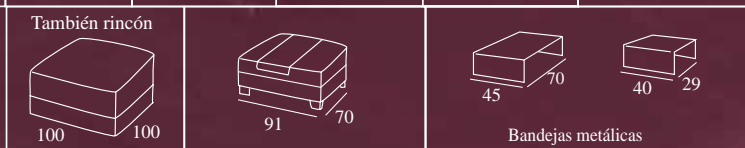

Characteristics:
 Shell: Wood treated with polyurethane, maximum guarantee finish. Interior carpet.
 Seats: Foam of ideal density covered with fastened fibre.
 Back: Hollow fixed fibre.
 Roller of foam with metallic support.
 Metallic bedhead.
 Folding compress
 Optional: Straight arm of 19 cm.
 Optional: Metallics legs. Metallic try (For pouf, or wide arm)
 Optional: Slipping mechanism.
TOTALLY REMOVED.

yupi

Sofá 2,5 pl. C.B. Izquierdo.
Diván de 101 C.B. Derecho.

yupi

textocamajes: 963 13 40 95

TU[®]

Tapizados la Unión