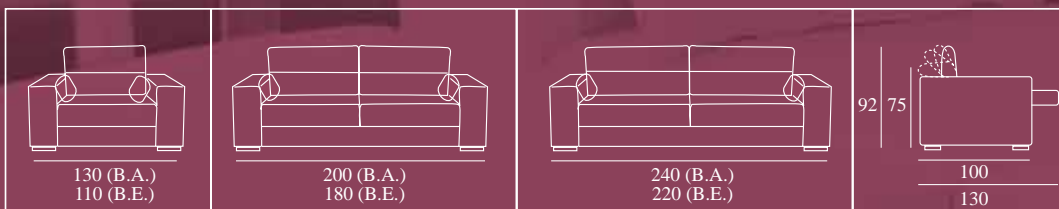

Characteristics:
 Shell: Wood treated with polyurethane, maximum guarantee finish. Interior carpet.
 Seats: Foam of ideal density covered with fastened fibre.
 Back: Hollow fixed fibre.
 Roller of foam with metallic support.
 Metallic bedhead.
 Folding compress
 Optional: Straight arm of 19 cm.
 Optional: Metallics legs. Metallic try (For pouf, or wide arm)
 Optional: Slipping mechanism.
TOTALLY REMOVED.

yupi

Sofá 2,5 pl. C.B. Izquierdo.
Diván de 101 C.B. Derecho.

yupi

textocamajes: 963 13 40 95

TU[®]

Tapizados la Unión