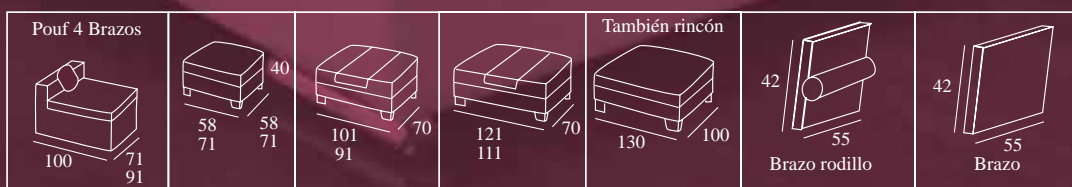

Characteristics:
 Shell: Wood treated with polyurethane, maximum guarantee finish. Interior carpet.
 Seats: Foam of ideal density covered with fastened fibre.
 Back: Hollow fixed fibre.
 Roller of foam with metallic support.
 Metallic bedhead.
 Folding compress
 Optional: Straight arm of 19 cm.
 Optional: Metallics legs. Metallic try (For pouf, or wide arm)
 Optional: Slipping mechanism.
TOTALLY REMOVED.

yupi

Sofá 2,5 pl. C.B. Izquierdo.
Diván de 101 C.B. Derecho.

yupi

textocamajes: 963 13 40 95

TU[®]

Tapizados la Unión