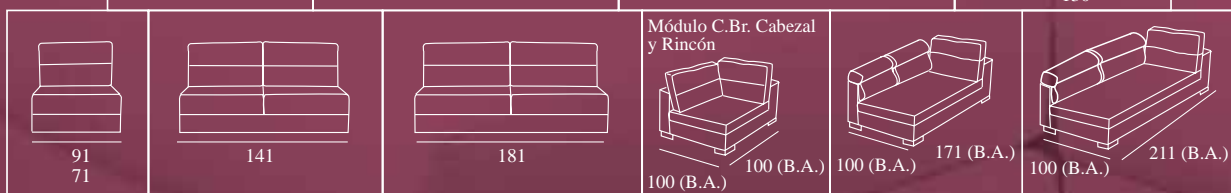

Characteristics:
 Shell: Wood treated with polyurethane, maximum guarantee finish. Interior carpet.
 Seats: Foam of ideal density covered with fastened fibre.
 Back: Hollow fixed fibre.
 Roller of foam with metallic support.
 Metallic bedhead.
 Folding compress
 Optional: Straight arm of 19 cm.
 Optional: Metallics legs. Metallic try (For pouf, or wide arm)
 Optional: Slipping mechanism.
TOTALLY REMOVED.

yupi

Sofá 2,5 pl. C.B. Izquierdo.
Diván de 101 C.B. Derecho.

yupi

textocamajes: 963 13 40 95

TU[®]

Tapizados la Unión