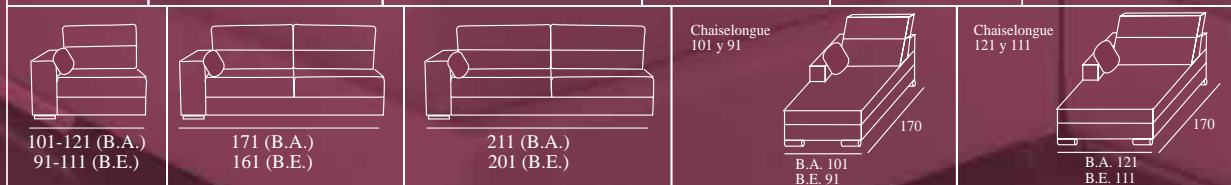

Characteristics:
 Shell: Wood treated with polyurethane, maximum guarantee finish. Interior carpet.
 Seats: Foam of ideal density covered with fastened fibre.
 Back: Hollow fixed fibre.
 Roller of foam with metallic support.
 Metallic bedhead.
 Folding compress
 Optional: Straight arm of 19 cm.
 Optional: Metallics legs. Metallic try (For pouf, or wide arm)
 Optional: Slipping mechanism.
TOTALLY REMOVED.

yupi

Sofá 2,5 pl. C.B. Izquierdo.
Diván de 101 C.B. Derecho.

yupi

textocamajes: 963 13 40 95

TU[®]

Tapizados la Unión