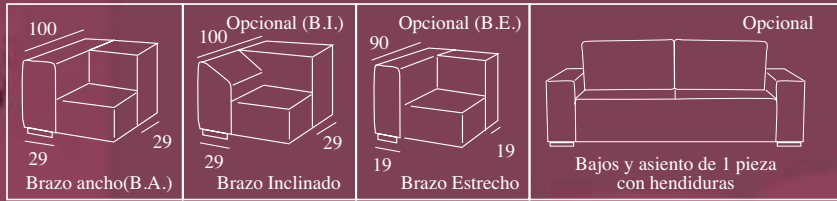

Characteristics:
Shell: Wood treated with polyurethane, maximum guarantee finish. Interior carpet.
Seats: Foam of ideal density covered with fastened fibre.
Back: Hollow fixed fibre.
Roller of foam with metallic support.
Metallic bedhead.
Optional: Inclined arm of 29 cm.
Optional: Straight arm of 19 cm.
Optional: Bottom and seat of a piece with cracks.
Optional: Metallic legs. Metallic try (For pouf, table or wide straight arm)
TOTALLY REMOVED.

primk

Sofá 3,5 pl. C.B. Izquierdo.
Bañera 3,5 pl.
2 respaldos 70 cm
1 respaldo de 90 cm.
2 brazos rodillo
1 bandeja

primk

*Opcional: Pata metal

*Opcional: Barra-brazo tumbona

Sofá de 3,5 plazas.
 Bajos y asientos de una pieza con hendidura.
 1 Cojín brazo rodillo
 1 bandeja brazo metálica.

primk

240

115

68

primk

240

primk

BAÑERAS BASE SIN RESPALDO