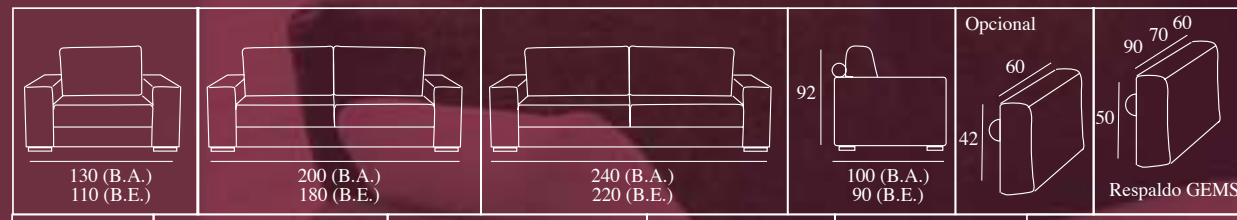

gems

BAÑERAS BASE SIN RESPALDO

textiling 963 13 40 95

TLU
Tapizados la Unión