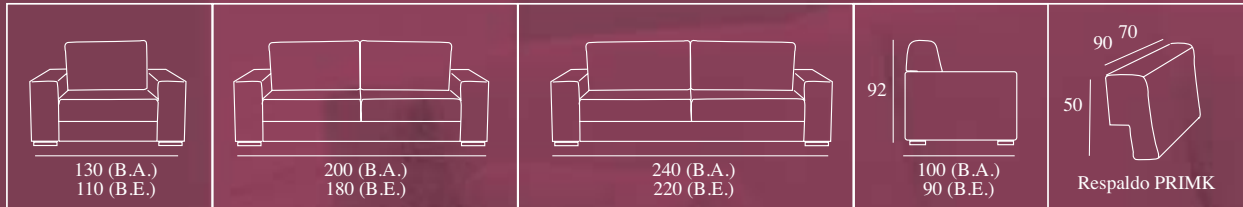

Characteristics:
Shell: Wood treated with polyurethane, maximum guarantee finish. Interior carpet.
Seats: Foam of ideal density covered with fastened fibre.
Back: Hollow fixed fibre.
Roller of foam with metallic support.
Metallic bedhead.
Optional: Inclined arm of 29 cm.
Optional: Straight arm of 19 cm.
Optional: Bottom and seat of a piece with cracks.
Optional: Metallic legs. Metallic try (For pouf, table or wide straight arm)
TOTALLY REMOVED.

primk

Sofá 3,5 pl. C.B. Izquierdo.
Bañera 3,5 pl.
2 respaldos 70 cm
1 respaldo de 90 cm.
2 brazos rodillo
1 bandeja

primk

*Opcional: Pata metal

*Opcional: Barra-brazo tumbona

Sofá de 3,5 plazas.
 Bajos y asientos de una pieza con hendidura.
 1 Cojín brazo rodillo
 1 bandeja brazo metálica.

primk

240

115

68

primk

240

primk

BAÑERAS BASE SIN RESPALDO